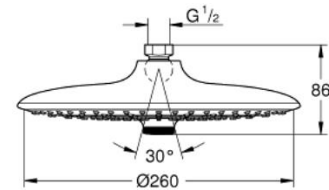

"Euphoria System 260"

Shower system with thermostat for wall mounting

- Consisting of:
- horizontal swivable 450 mm projection shower arm
- **exposed thermostatic shower** with Aquadimmer function
- allows change between:
- head shower Euphoria 260 (26 457 000)
- 3 spray patterns: Rain, SmartRain, Jet
- with ball joint
- rotation angle $\pm 15^\circ$
- hand shower Euphoria 110 Massage (27 239 000)
- 3 spray patterns: Rain, SmartRain, Massage
- adjustable height via gliding element
- Silverflex shower hose 1750 mm (28 388 000)
- **GROHE EcoJoy** 9.5 l/min flow limiter
- **GROHE TurboStat** compact cartridge with wax thermoelement
- **GROHE SafeStop** safety button at 38°C (**calibration required**)
- **GROHE SafeStop Plus** optional temperature limiter at 43°C included
- **GROHE DreamSpray** perfect spray pattern
- **GROHE StarLight** chrome finish
- **GROHE SprayDimmer** (Stepless flow rate reduction)
- **SpeedClean** anti-limescale system
- **Inner WaterGuide** for a longer life
- **Twistfree** preventing the hose from twisting
- suitable for instantaneous heaters from 18 kW/h
- minimum flow rate 7 l/min.
- optional upgrade: **GROHE EasyReach** tray (26 362)

- Rain, SmartRain, Jet
- Ø 260 mm
- Ball joint +/- 15° rotatable
- connection thread 1/2"
- **GROHE EcoJoy** 9.5 l/min flow limiter
- **GROHE DreamSpray** perfect spray pattern
- **GROHE StarLight** chrome finish
- **SpeedClean** anti-limescale system
- **Inner WaterGuide** for a longer life
- **suitable for instantaneous heater**