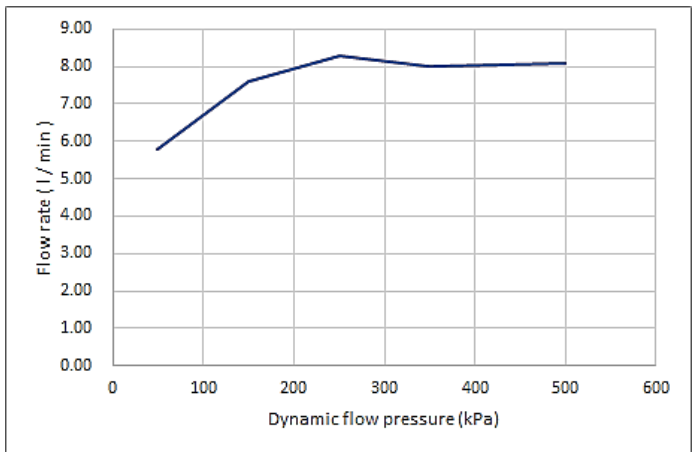

Hand shower

SPARE PARTS

- 1: Metal handle 1/2" (Order-nr. 47984000)
- 1.1: Cover Cap (Order-nr. 6458500M)
- 2: retaining ring (Order-nr. 47743000)
- 3: Thermostatic compact cartridge 1/2" (Order-nr. 47439000)
- 4: Sound absorber (Order-nr. 47398000)
- 5: Water flow (Order-nr. 47751000)
- 6: Aquadimmer (Order-nr. 12433000)
- 7: Non-return valve (Order-nr. 47189000)
- 7.1: Filter (Order-nr. 0726400M)
- 7.2: Non-return valve (Order-nr. 08565000)
- 7.3: O-Ring Ø17 x Ø2 (Order-nr. 0305500M)
- 8: S-union (Order-nr. 12662000)
- 9: Non-return valve (Order-nr. 08565000)
- 10: Sliding piece (Order-nr. 12140000)
- 11: Strainer (Order-nr. 0700200M)
- 12: Fibre seal dia. Ø 18,5 x Ø 12 x 2 (Order-nr. 0138900M)
- 13: Strainer (Order-nr. 48007000)
- 14: Outlet shower holder (Order-nr. 48279000)
- 15: Spacer (Order-nr. 27180000)*
- 16: Socket Spanner (Order-nr. 19332000)*
- 17: Special Spanner (Order-nr. 19377000)*
- 18: GROHE TurboStat cartridge 1/2" (Order-nr. 47175000)*
- 19: Shower system pipe for retrofitting (Order-nr. 48053000)*
- 20: Shower system pipe for retrofitting (Order-nr. 48054000)*
- 21: Shower arm for shower systems (Order-nr. 14047000)*

* All information of the above is for the reference only. No prior notice is made if any changes.