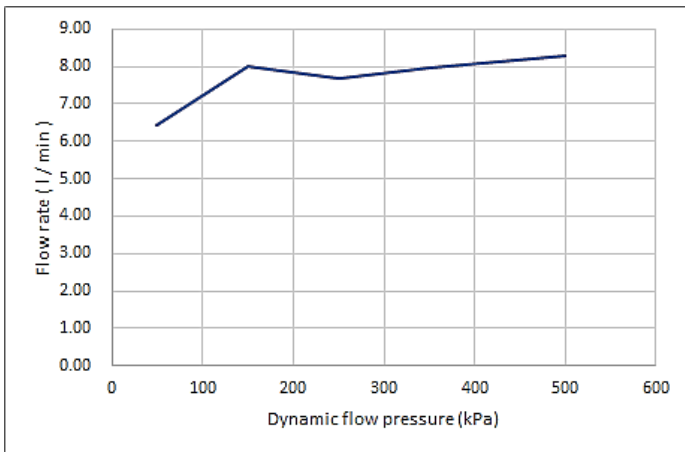

PROJECT		REF		REV	ITEM CODE	
LOCATION		DATE			PAGE	

SANITARY WARE SPECIFICATION SHEET

Head shower