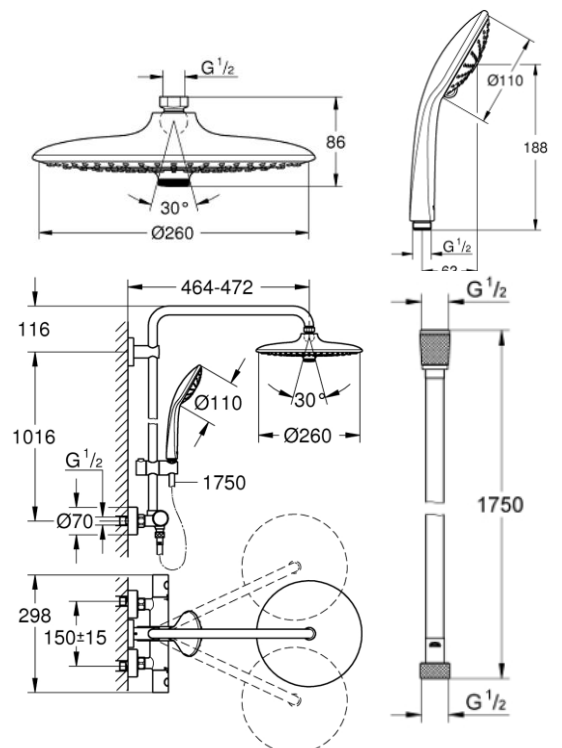

PROJECT		REF		REV	ITEM CODE	
LOCATION		DATE			PAGE	

SANITARY WARE SPECIFICATION SHEET

Item Descriptions	GROHE (Germany) "Euphoria System 260" Wall-mounted shower system with thermostatic mixer; including showerhead (26457000) and hand shower (27239000); nominated flow rate 7.9 L/min & 7.2 L/min in WELS Grade 1; Registration No. SB 18-0032 & SB 10-0014	Illustration/ Drawing
Dimensions	L472 x W298 x H1132 mm	
Model	27615001	
Finish	Chrome Plated	
Country of origin	Germany	
Manufacturer	GROHE Limited	
Supplier	Acme Sanitary Ware Co. Ltd Mr. Eric Wong/ Mr. Don Yuen	
Contact Tel/Fax	(852) 2388-7171 / (852) 2710-8012	
E-mail	acme@acmesanitary.com.hk	
Website	www.acmesanitary.com.hk	

"Euphoria System 260"

Shower system with thermostat for wall mounting

- Consisting of:
- horizontal swivable 450 mm projection shower arm
- **exposed thermostatic shower** with Aquadimmer function
- allows change between:
- head shower Euphoria 260 (26 457 000)
- 3 spray patterns: Rain, SmartRain, Jet
- with ball joint
- rotation angle $\pm 15^\circ$
- hand shower Euphoria 110 Massage (27 239 000)
- 3 spray patterns: Rain, SmartRain, Massage
- adjustable height via gliding element
- Silverflex shower hose 1750 mm (28 388 000)
- **GROHE EcoJoy** 9.5 l/min flow limiter
- **GROHE TurboStat** compact cartridge with wax thermoelement
- **GROHE SafeStop** safety button at 38°C (**calibration required**)
- **GROHE SafeStop Plus** optional temperature limiter at 43°C included
- **GROHE DreamSpray** perfect spray pattern
- **GROHE StarLight** chrome finish
- **GROHE SprayDimmer** (Stepless flow rate reduction)
- **SpeedClean** anti-limescale system
- **Inner WaterGuide** for a longer life
- **Twistfree** preventing the hose from twisting
- suitable for instantaneous heaters from 18 kW/h
- minimum flow rate 7 l/min.
- optional upgrade: **GROHE EasyReach** tray (26 362)