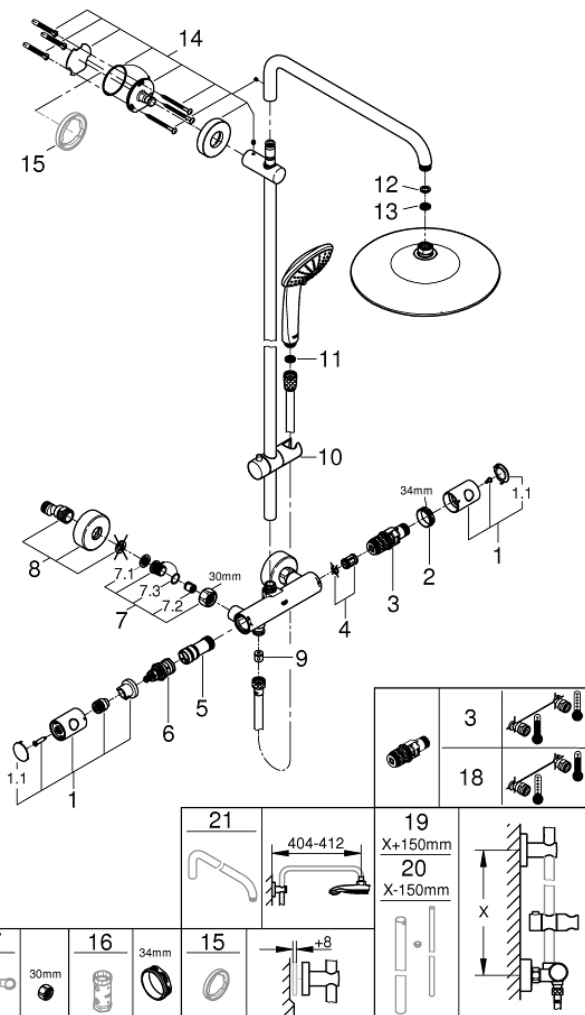

GROHE EasyReach tray – always keep shower gel and shampoo handy

Always keep your shower gel and shampoo handy with the GROHE EasyReach tray. The flat tray surface is designed to match your tap for a great look and quick easy cleaning.

PROJECT		REF		REV	ITEM CODE	
LOCATION		DATE			PAGE	

SANITARY WARE SPECIFICATION SHEET

Head shower

Hand shower

SPARE PARTS

- 1: Metal handle 1/2" (Order-nr. 47984000)
- 1.1: Cover Cap (Order-nr. 6458500M)
- 2: retaining ring (Order-nr. 47743000)
- 3: Thermostatic compact cartridge 1/2" (Order-nr. 47439000)
- 4: Sound absorber (Order-nr. 47398000)
- 5: Water flow (Order-nr. 47751000)
- 6: Aquadimmer (Order-nr. 12433000)
- 7: Non-return valve (Order-nr. 47189000)
- 7.1: Filter (Order-nr. 0726400M)
- 7.2: Non-return valve (Order-nr. 08565000)
- 7.3: O-Ring Ø17 x Ø2 (Order-nr. 0305500M)
- 8: S-union (Order-nr. 12662000)
- 9: Non-return valve (Order-nr. 08565000)
- 10: Sliding piece (Order-nr. 12140000)
- 11: Strainer (Order-nr. 0700200M)
- 12: Fibre seal dia. Ø 18,5 x Ø 12 x 2 (Order-nr. 0138900M)
- 13: Strainer (Order-nr. 48007000)
- 14: Outlet shower holder (Order-nr. 48279000)
- 15: Spacer (Order-nr. 27180000)*
- 16: Socket Spanner (Order-nr. 19332000)*
- 17: Special Spanner (Order-nr. 19377000)*
- 18: GROHE TurboStat cartridge 1/2" (Order-nr. 47175000)*
- 19: Shower system pipe for retrofitting (Order-nr. 48053000)*
- 20: Shower system pipe for retrofitting (Order-nr. 48054000)*
- 21: Shower arm for shower systems (Order-nr. 14047000)*