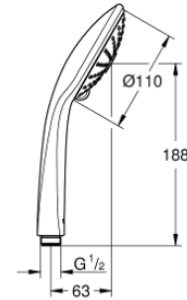

PROJECT		REF		REV	ITEM CODE	
LOCATION		DATE			PAGE	

SANITARY WARE SPECIFICATION SHEET

27239000

"Euphoria 110 Massage" Hand shower 3 sprays

- Rain, Massage, SmartRain
- GROHE EcoJoy 9.5 l/min flow limiter
- GROHE SprayDimmer (Stepless flow rate reduction)
- GROHE StarLight chrome finish
- SpeedClean anti-limescale system
- Inner WaterGuide for a longer life
- Universal Mounting System. Fits all standard shower hoses